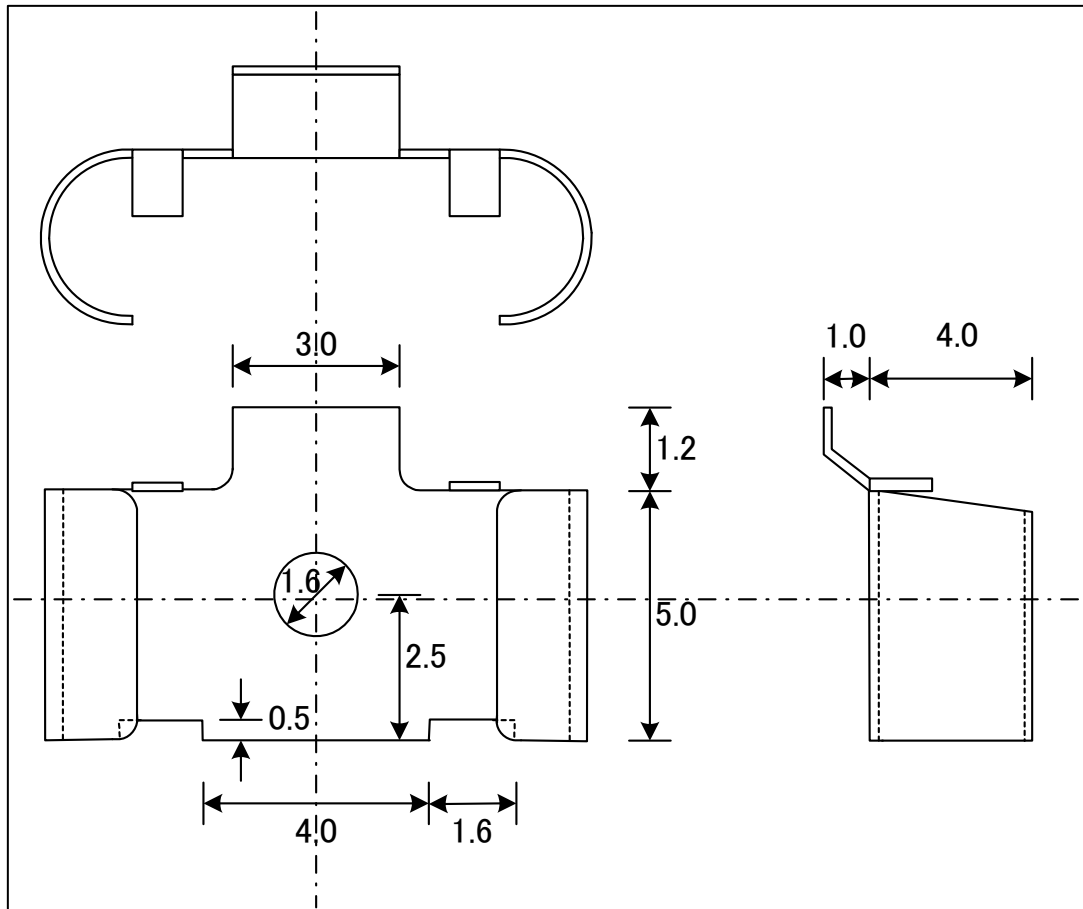

CRYSTAL JACKET

YD-401

CRYSTAL JACKET for HC-49/U (GULL WING CLIP)

OUTLINE DIMENSIONS (UNIT: mm)

(※) We can make another JACKETS as per your requirement.

CRYSTAL JACKET

AKS-7000

CRYSTAL JACKET for HC-49/U(GULL WING CLIP)

OUTLINE DIMENSIONS (UNIT: mm)

(※) We can make another JACKETs as per your requirement.

CRYSTAL JACKET

AKS-7000

CRYSTAL JACKET for UM-1(HC-45/U), UM-4, UM-5(HC-52/U)(GULL WING CLIP)

OUTLINE DIMENSIONS (UNIT: mm)