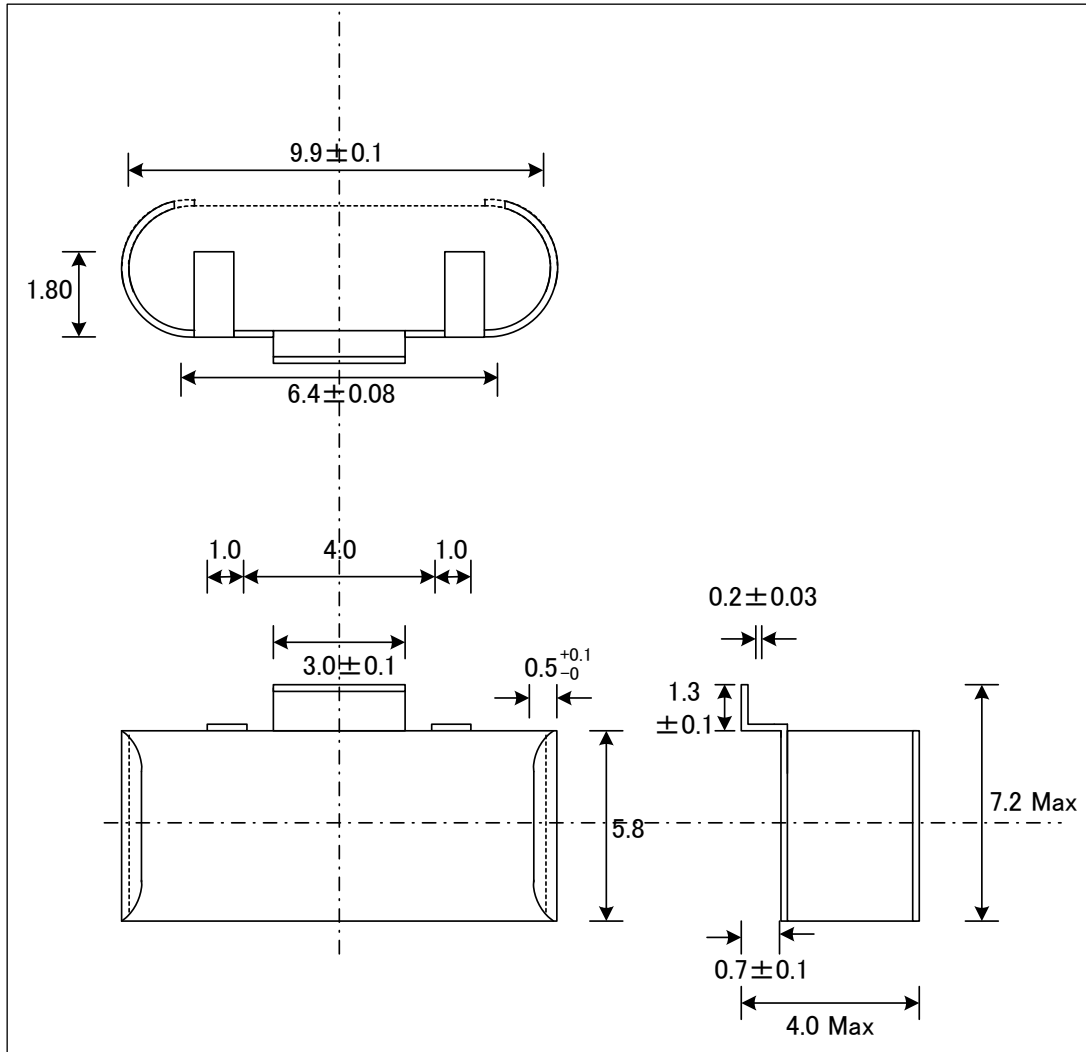

CRYSTAL JACKET

YD-401

CRYSTAL JACKET for HC-49/U (GULL WING CLIP)

OUTLINE DIMENSIONS (UNIT: mm)

(※) We can make another JACKETS as per your requirement.

CRYSTAL JACKET

AKS-7000

CRYSTAL JACKET for HC-49/U(GULL WING CLIP)

OUTLINE DIMENSIONS (UNIT: mm)

(※) We can make another JACKETs as per your requirement.

CRYSTAL JACKET

AKS-7000

CRYSTAL JACKET for UM-1(HC-45/U), UM-4, UM-5(HC-52/U)(GULL WING CLIP)

OUTLINE DIMENSIONS (UNIT: mm)